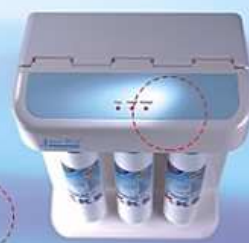

# PRETTY DESIGN

HY-8099

Quick-Connect fitting for easy installation

LED display (FULL / PUMP / POWER)

It can be raised up to the height of 90° to make cartridge filter replacement much easier.

[www.aquawin.com.tw](http://www.aquawin.com.tw)